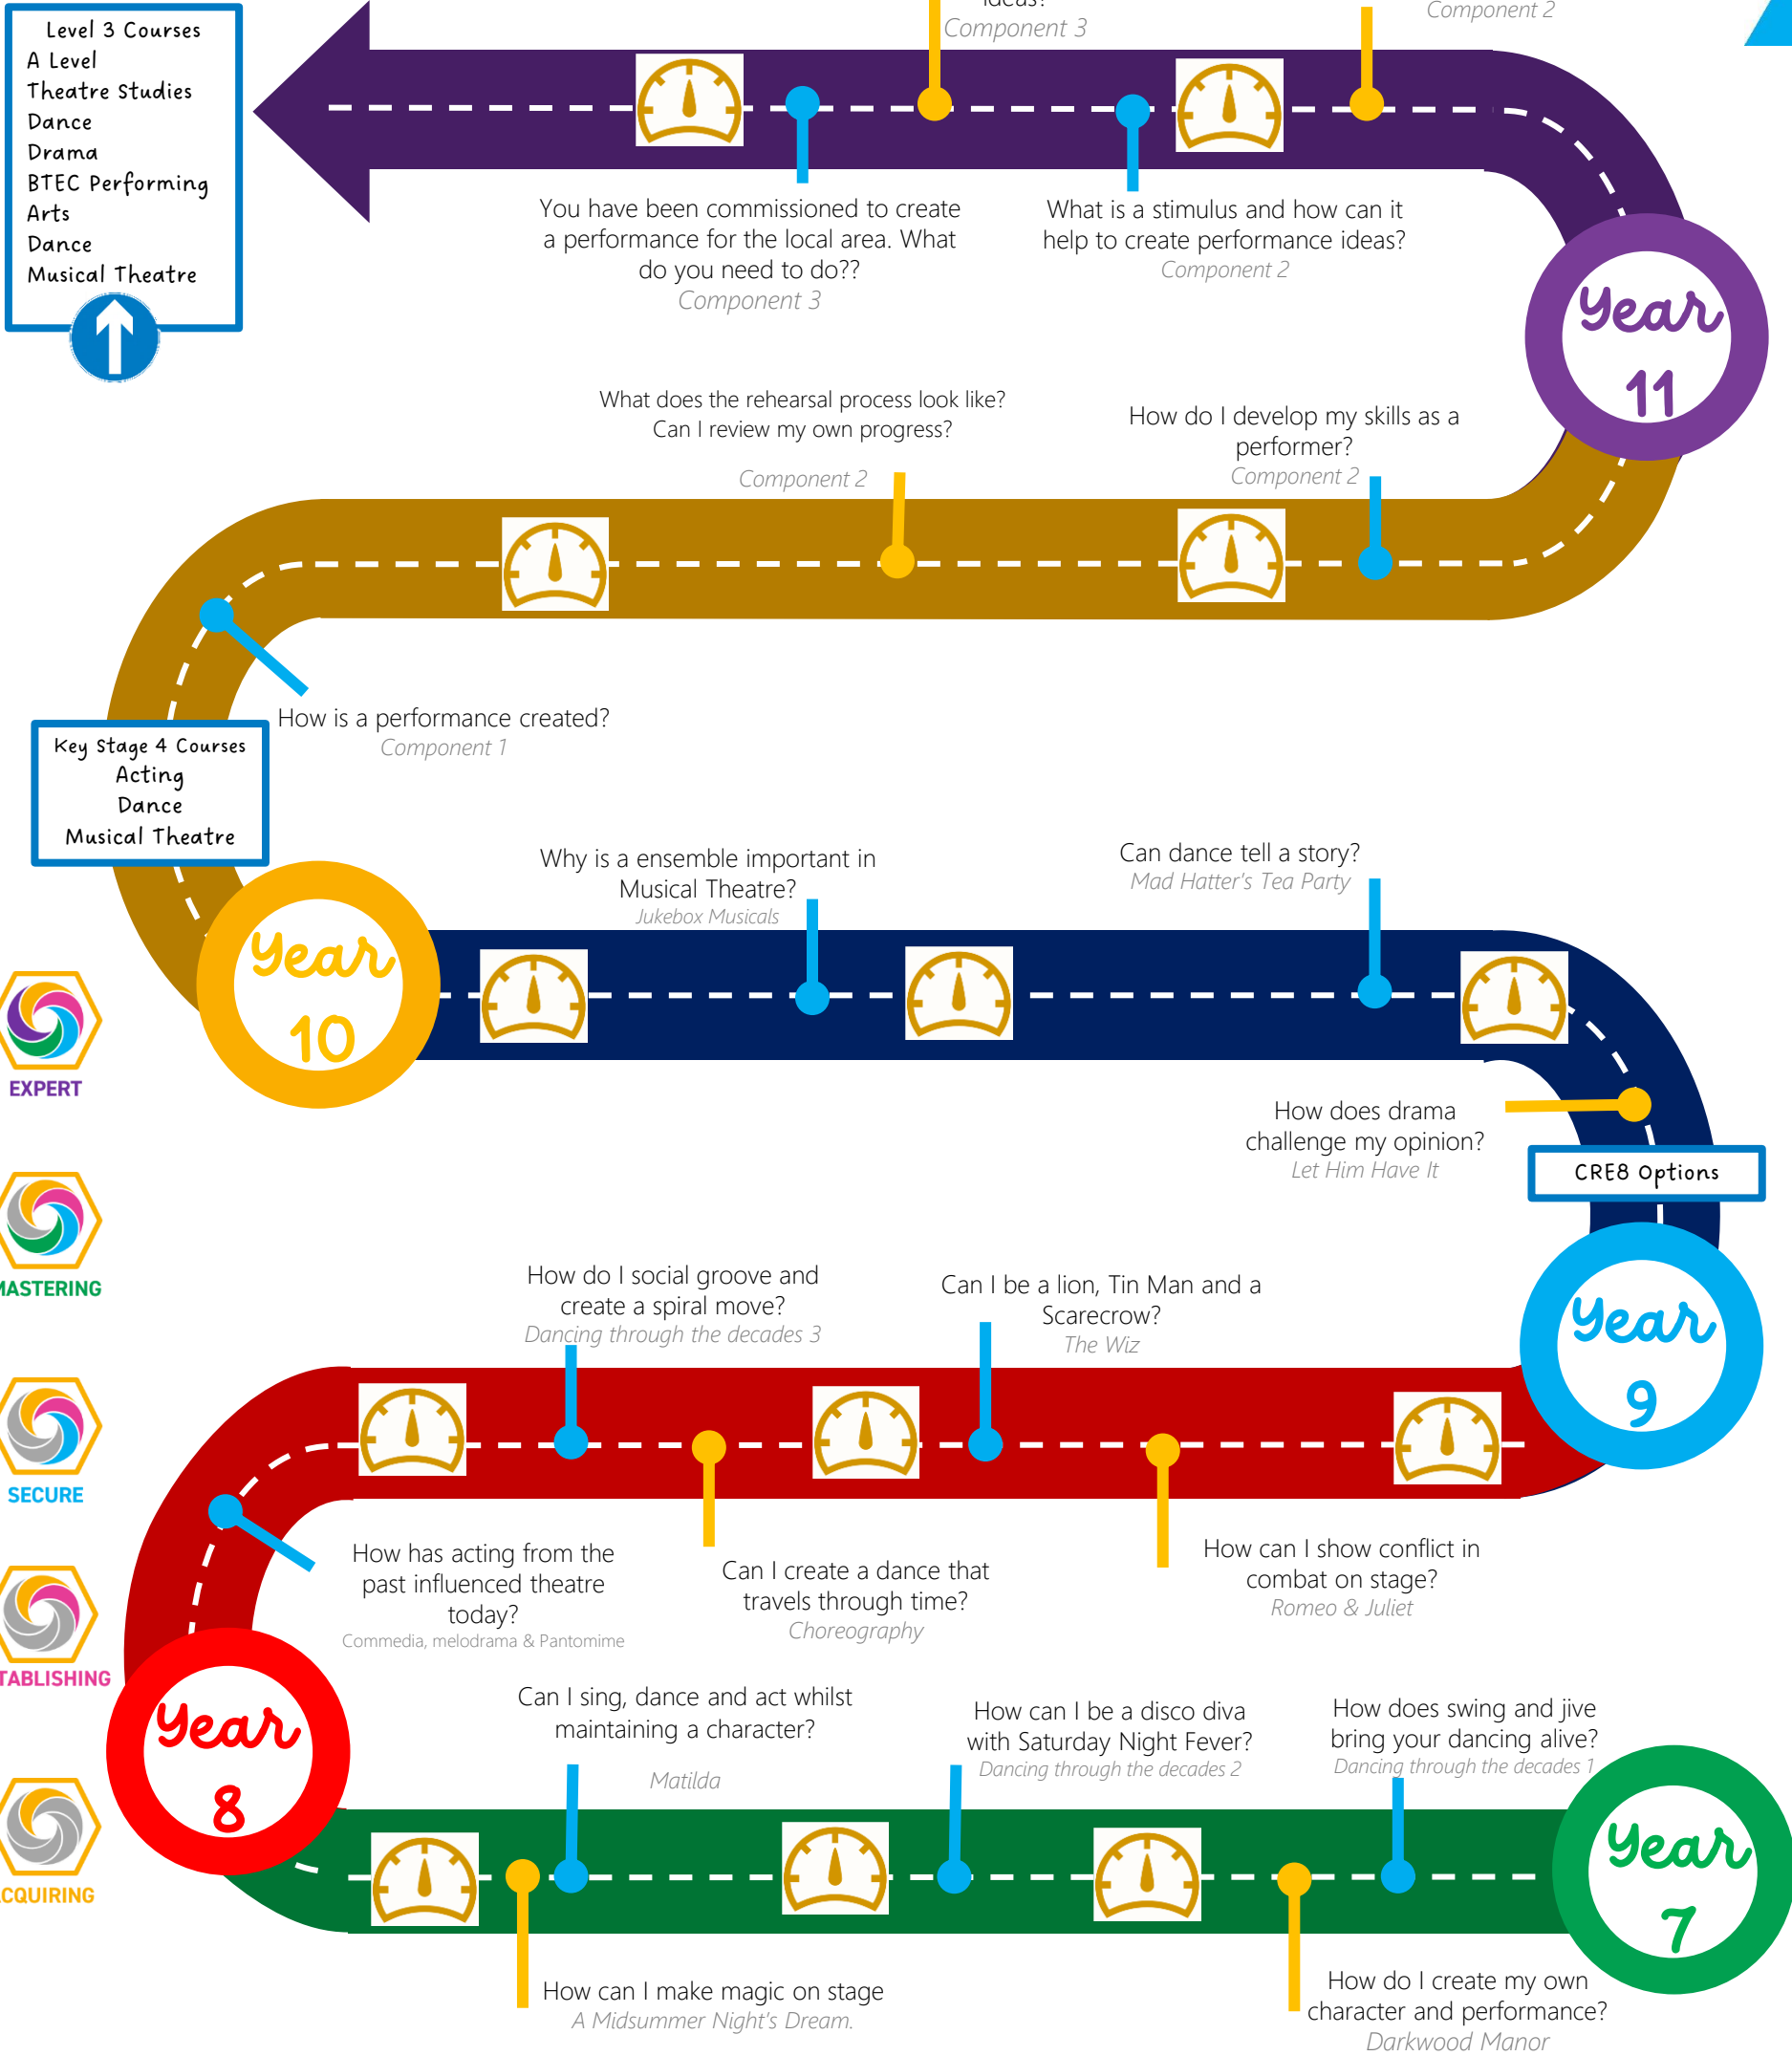

# Performing Arts Learning Journey

- Level 3 Courses**
- A Level Theatre Studies
  - Dance
  - Drama
  - BTEC Performing Arts
  - Dance
  - Musical Theatre

- Key Stage 4 Courses**
- Acting
  - Dance
  - Musical Theatre

CRE8 Options

**Speed Check** – Data will be taken to see if you need a diversion to your journey or extra support on the road.