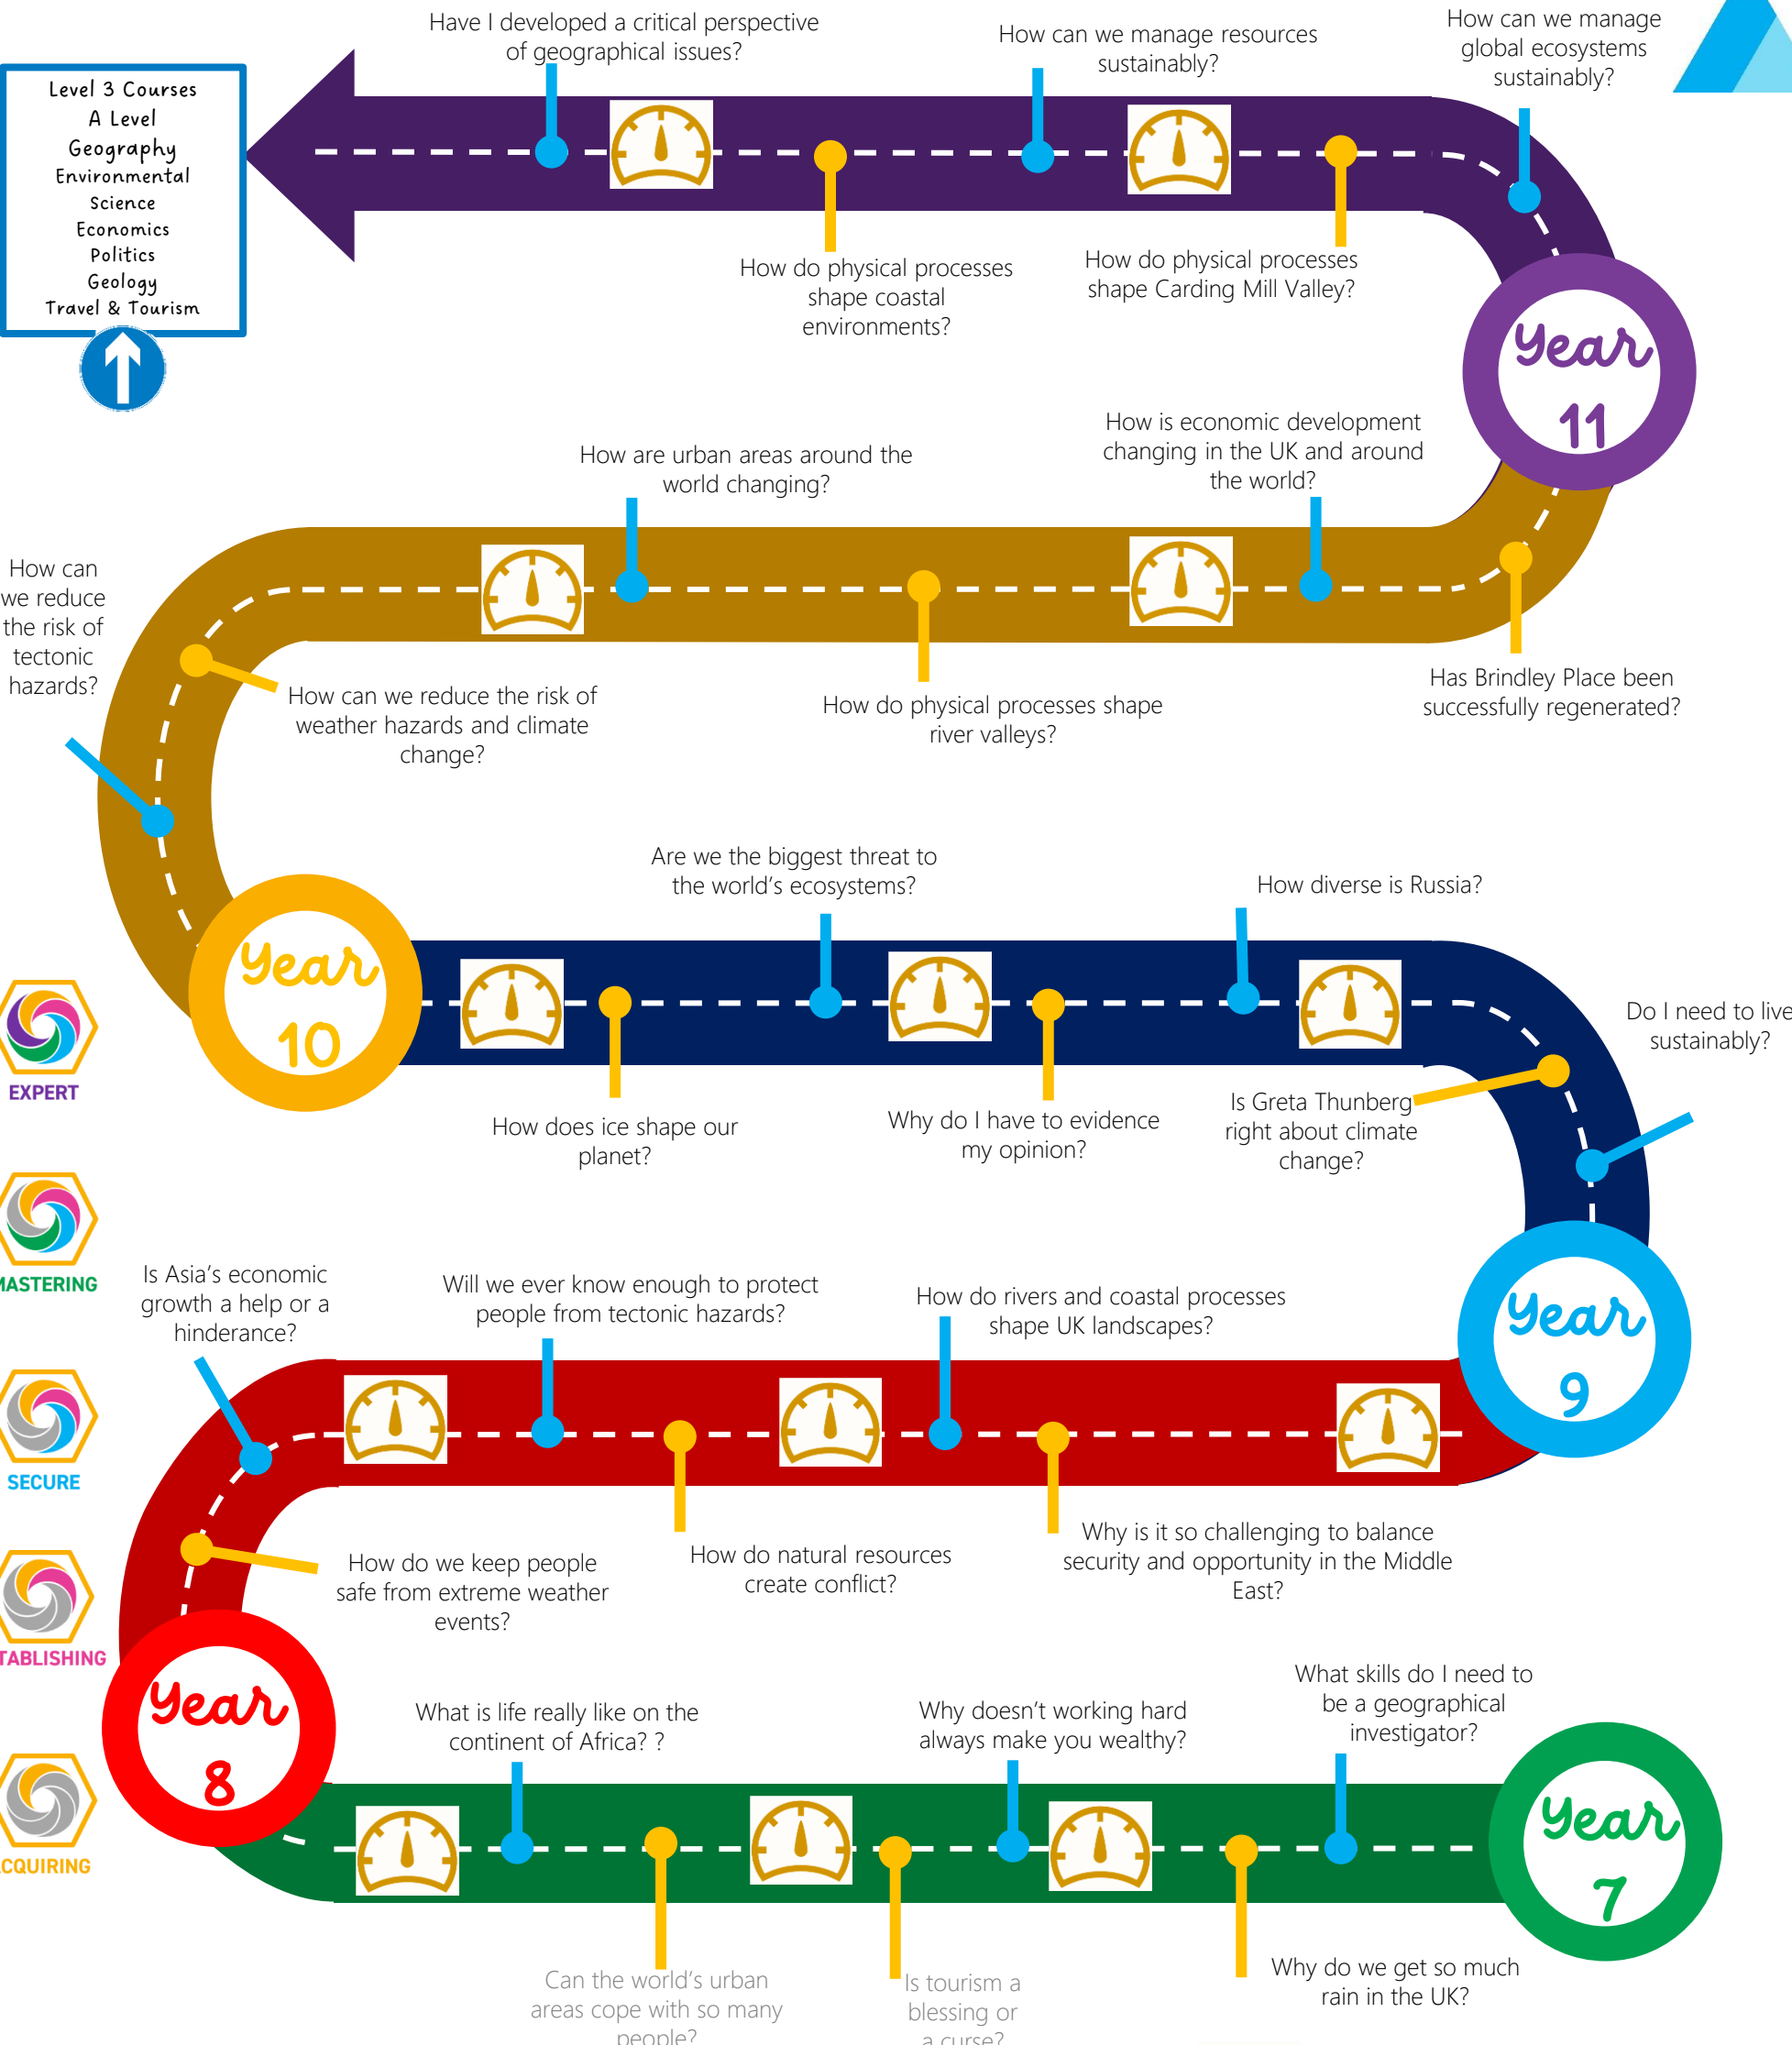

# Geography Learning Journey

- Level 3 Courses**  
 A Level  
 Geography  
 Environmental Science  
 Economics  
 Politics  
 Geology  
 Travel & Tourism

**Speed Check** – Data will be taken to see if you need a diversion to your journey or extra support on the road.