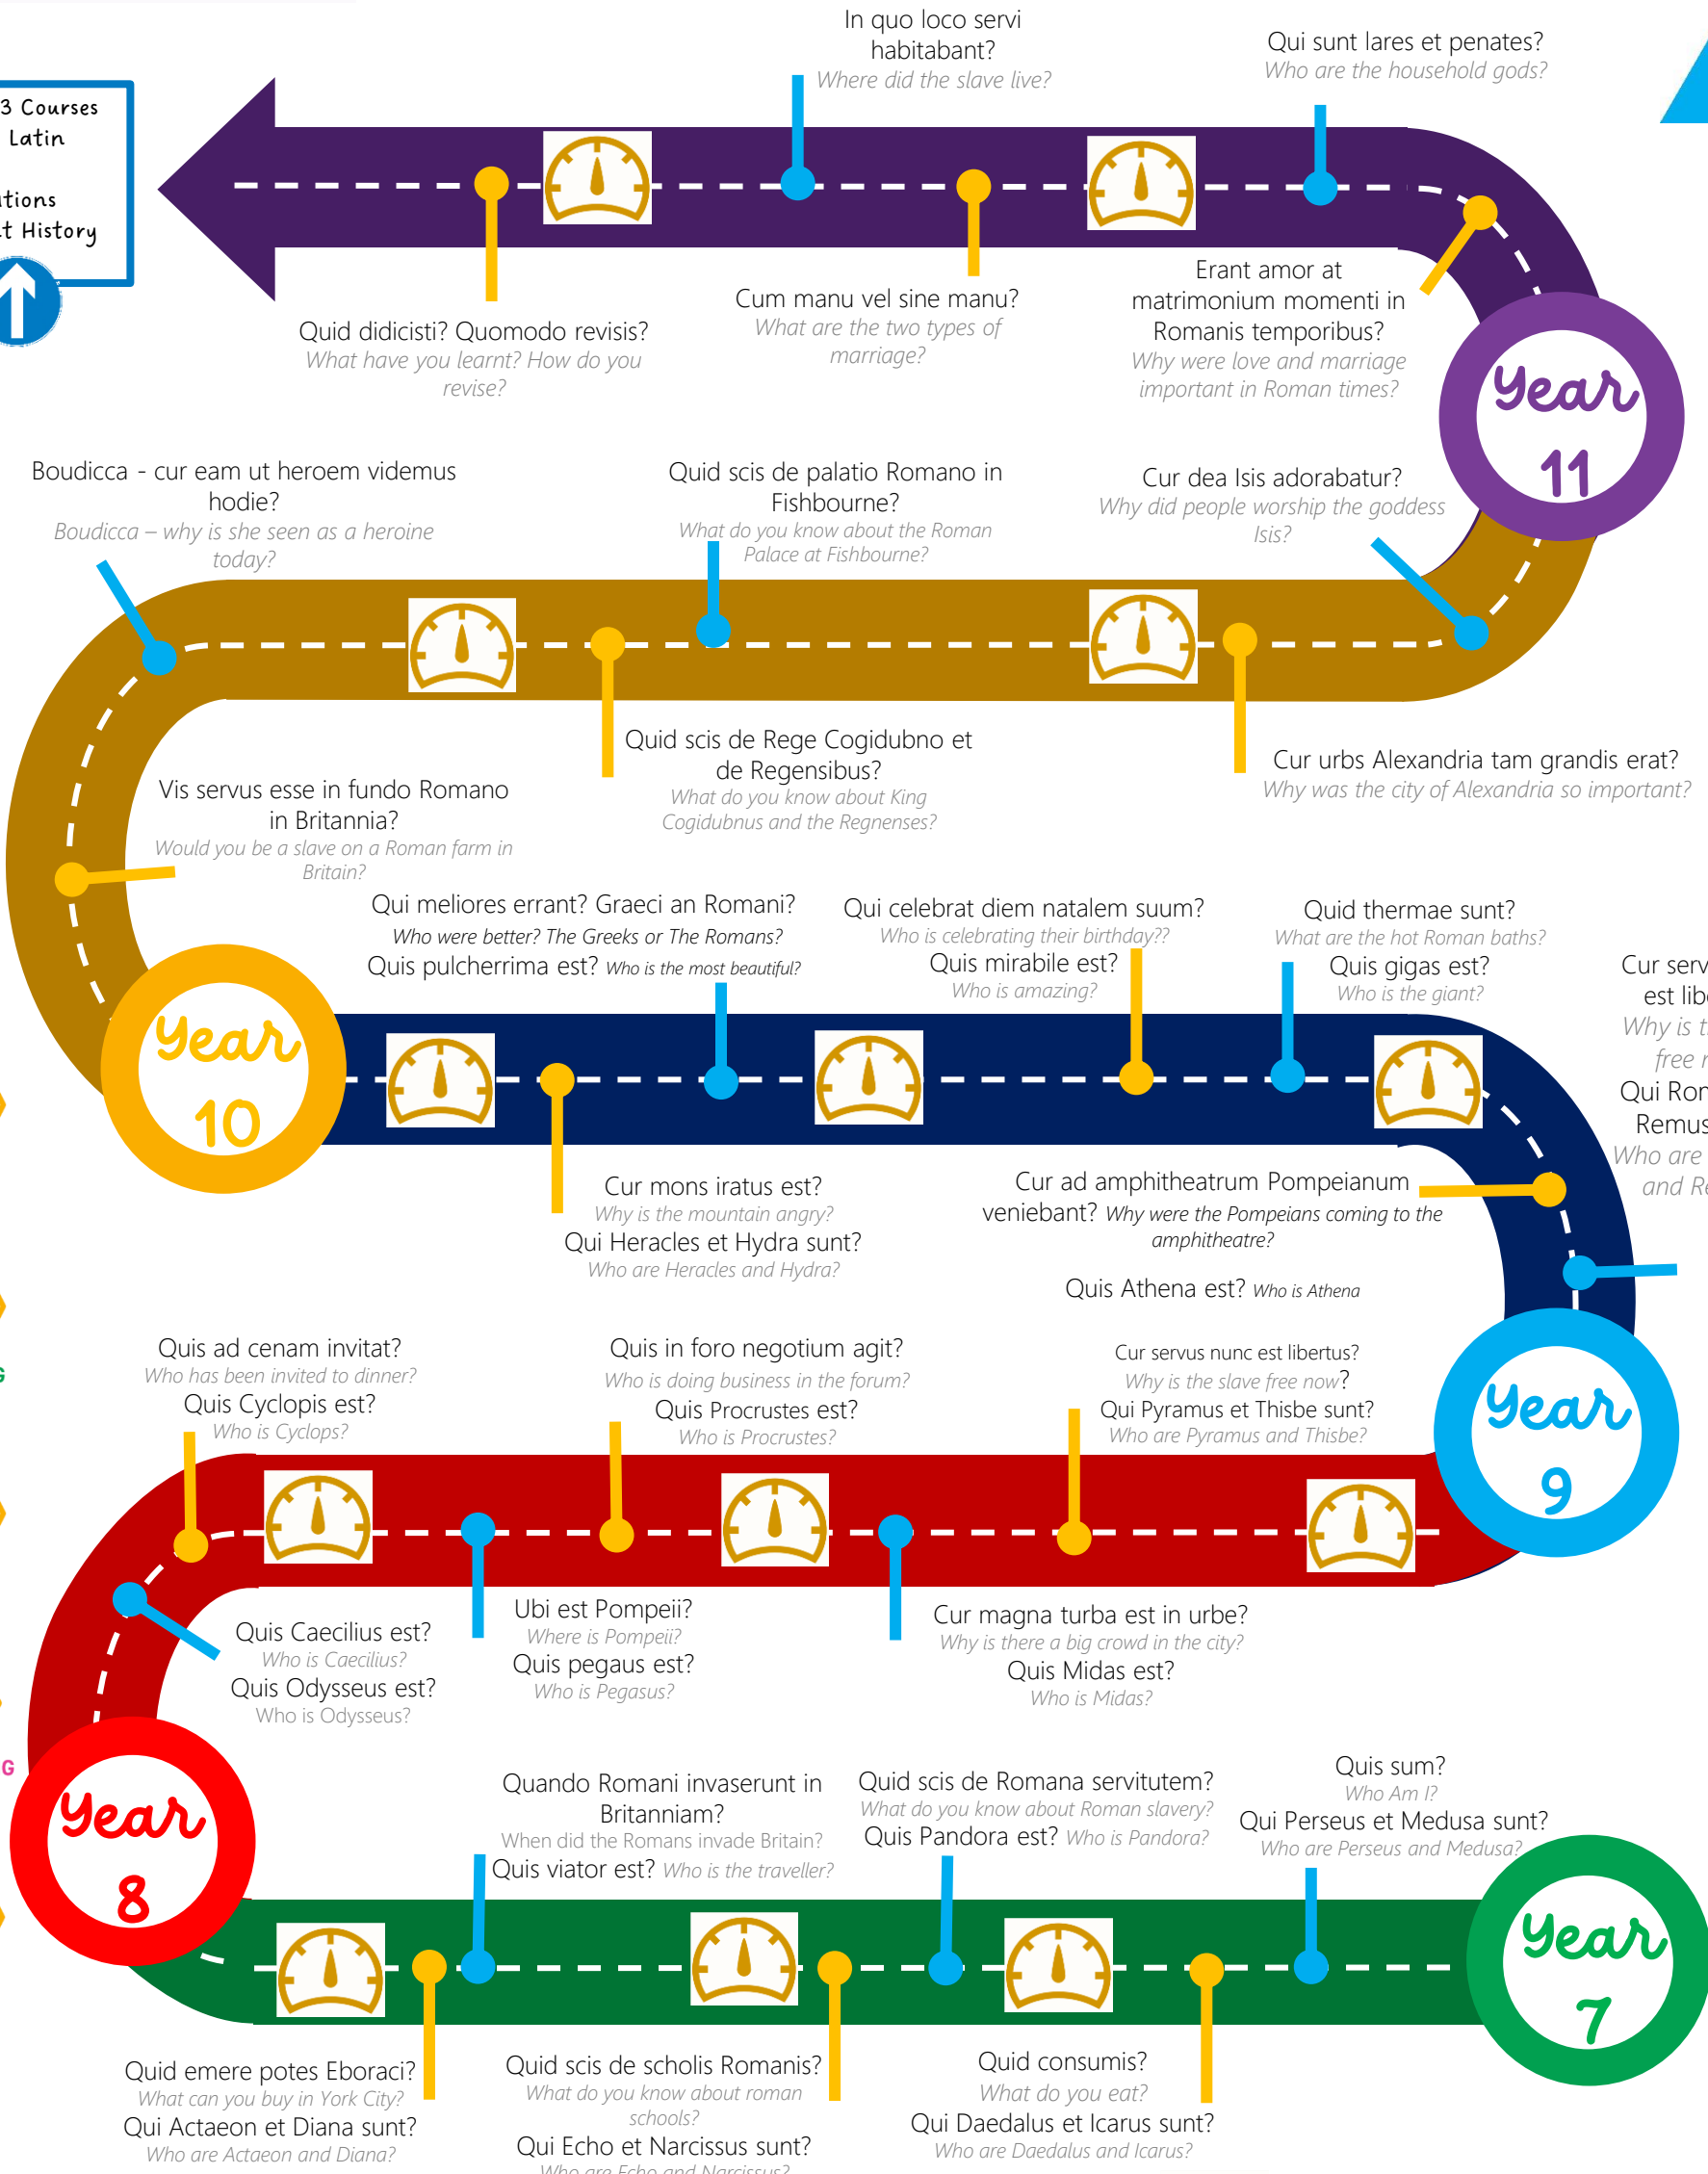

Latin Learning Journey

Level 3 Courses
A Level Latin
Classic Civilisations
Ancient History

Speed Check – Data will be taken to see if you need a diversion to your journey or extra support on the road.