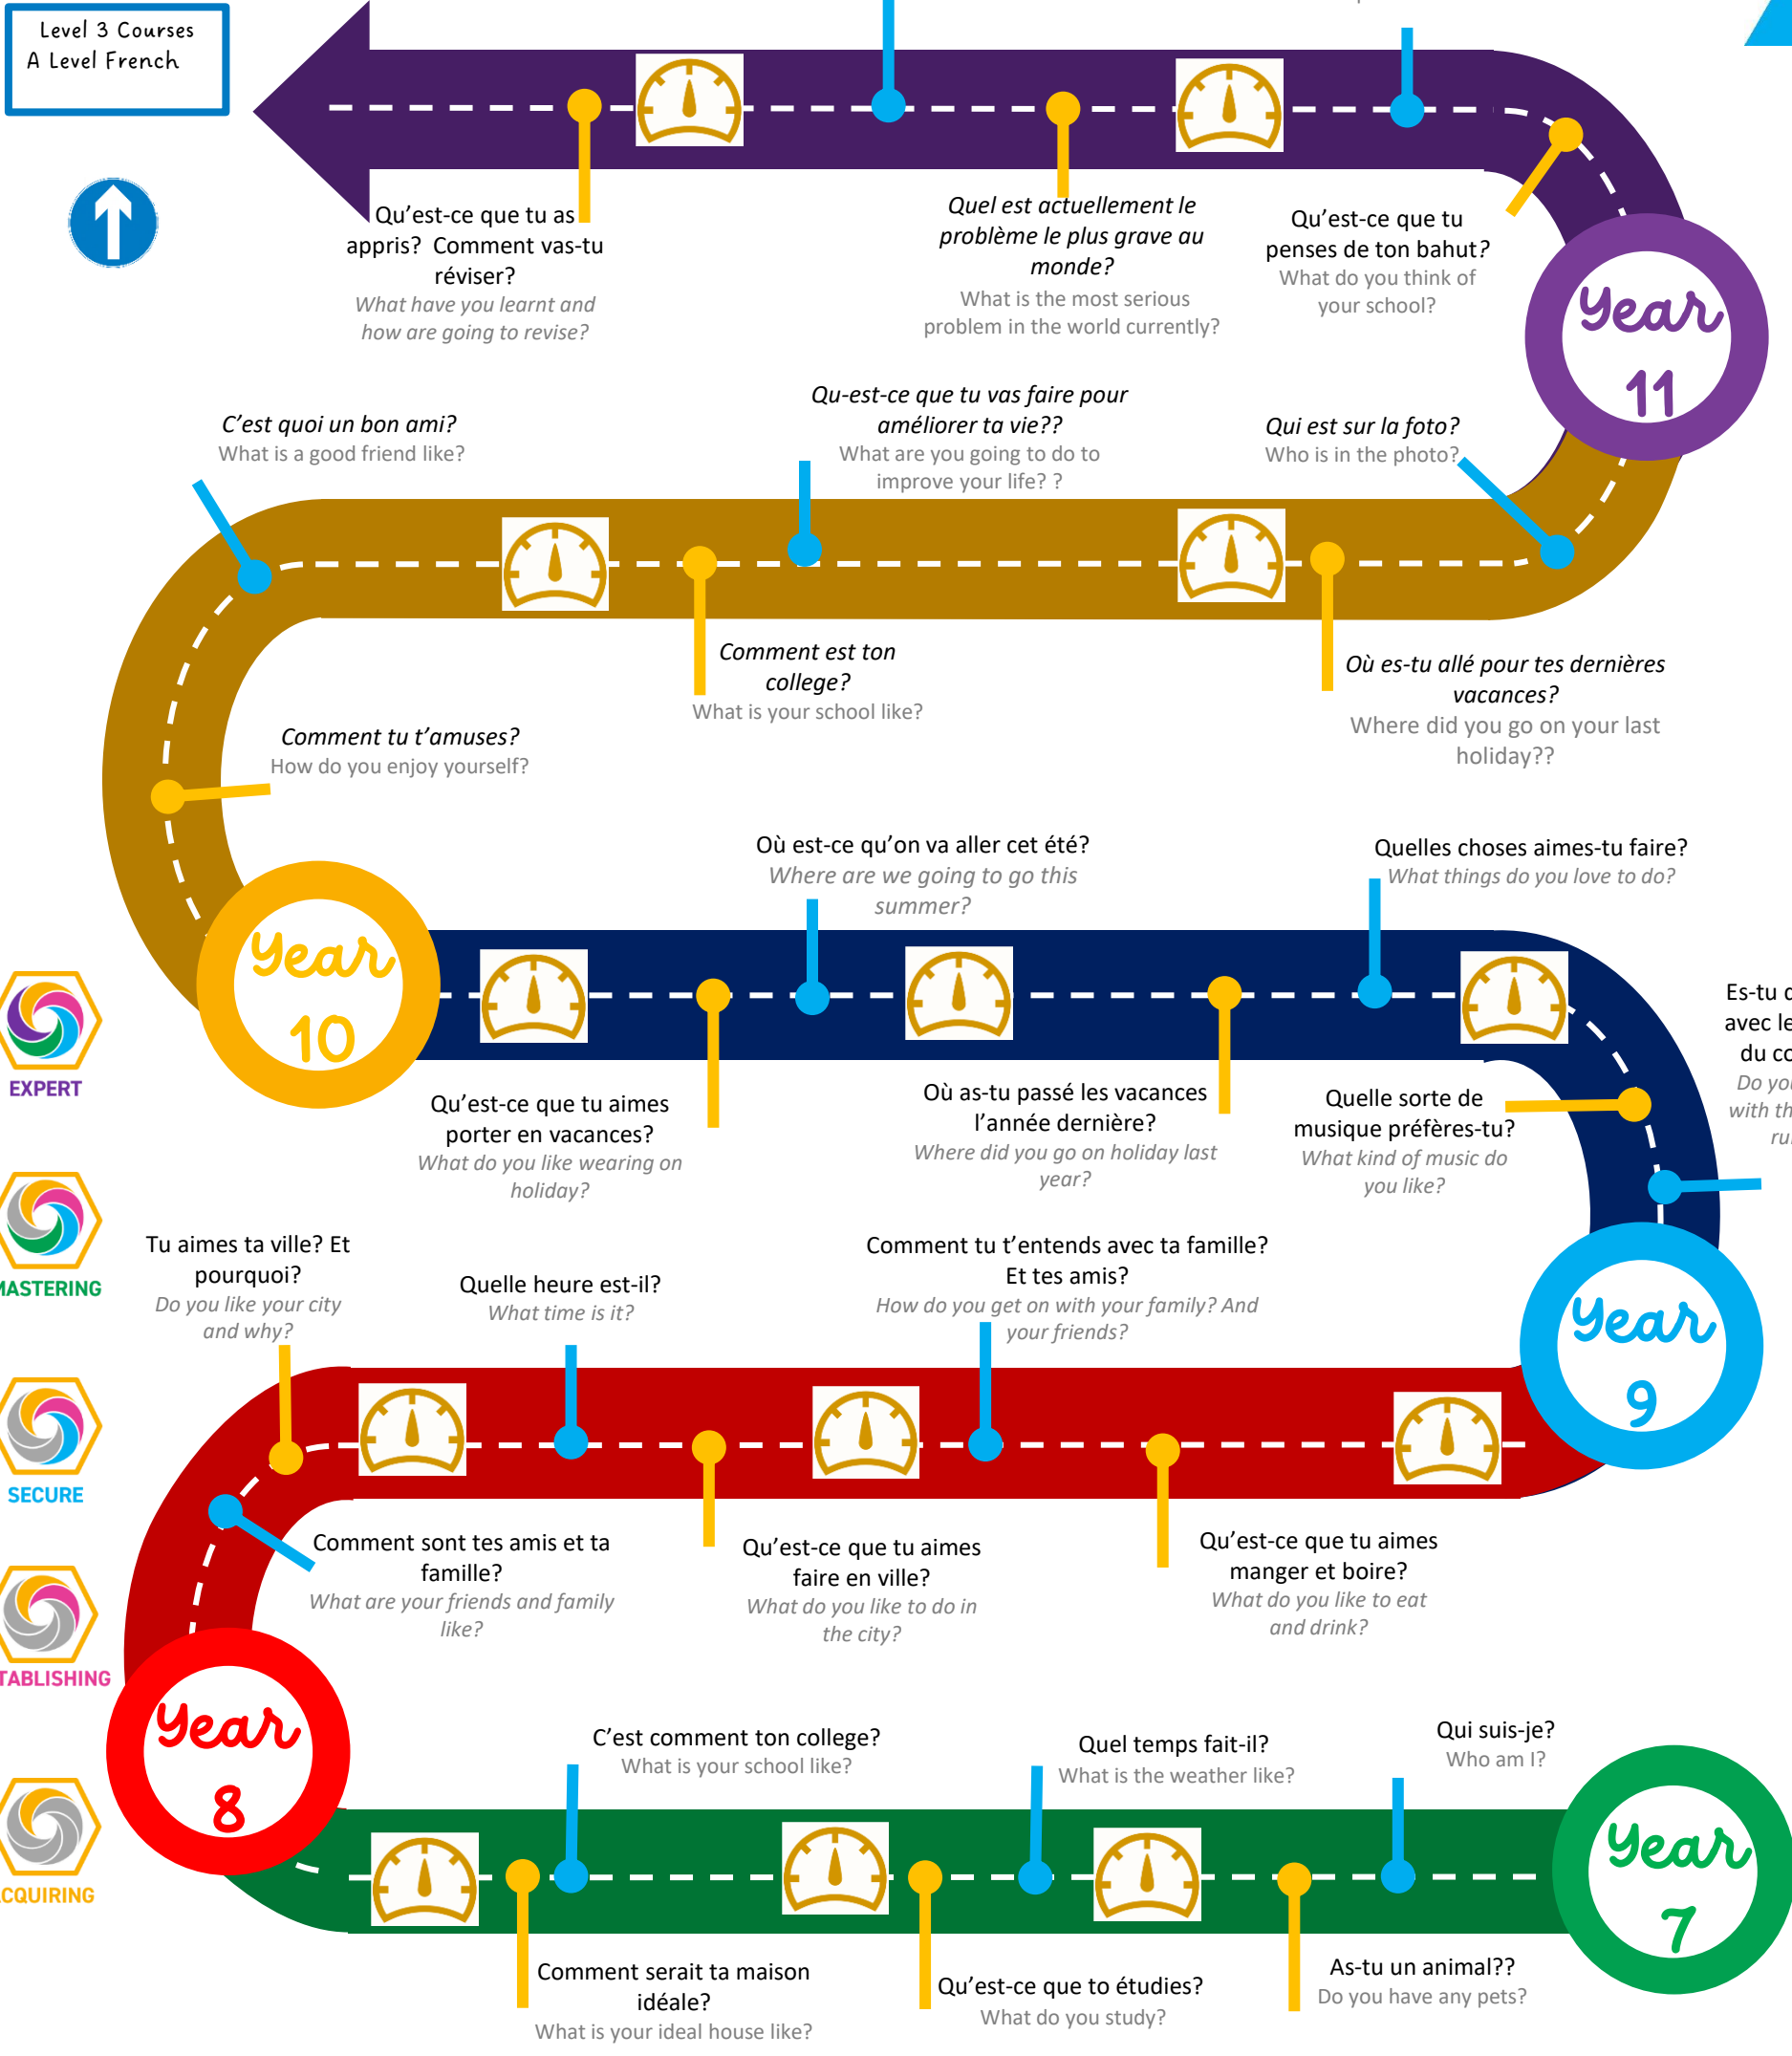

Level 3 Courses  
A Level French

EXPERT

MASTERING

SECURE

ESTABLISHING

ACQUIRING

Es-tu d'acordd avec les règles du collège?  
Do you agree with the school rules?

**Speed Check** – Data will be taken to see if you need a diversion to your journey or extra support on the road.