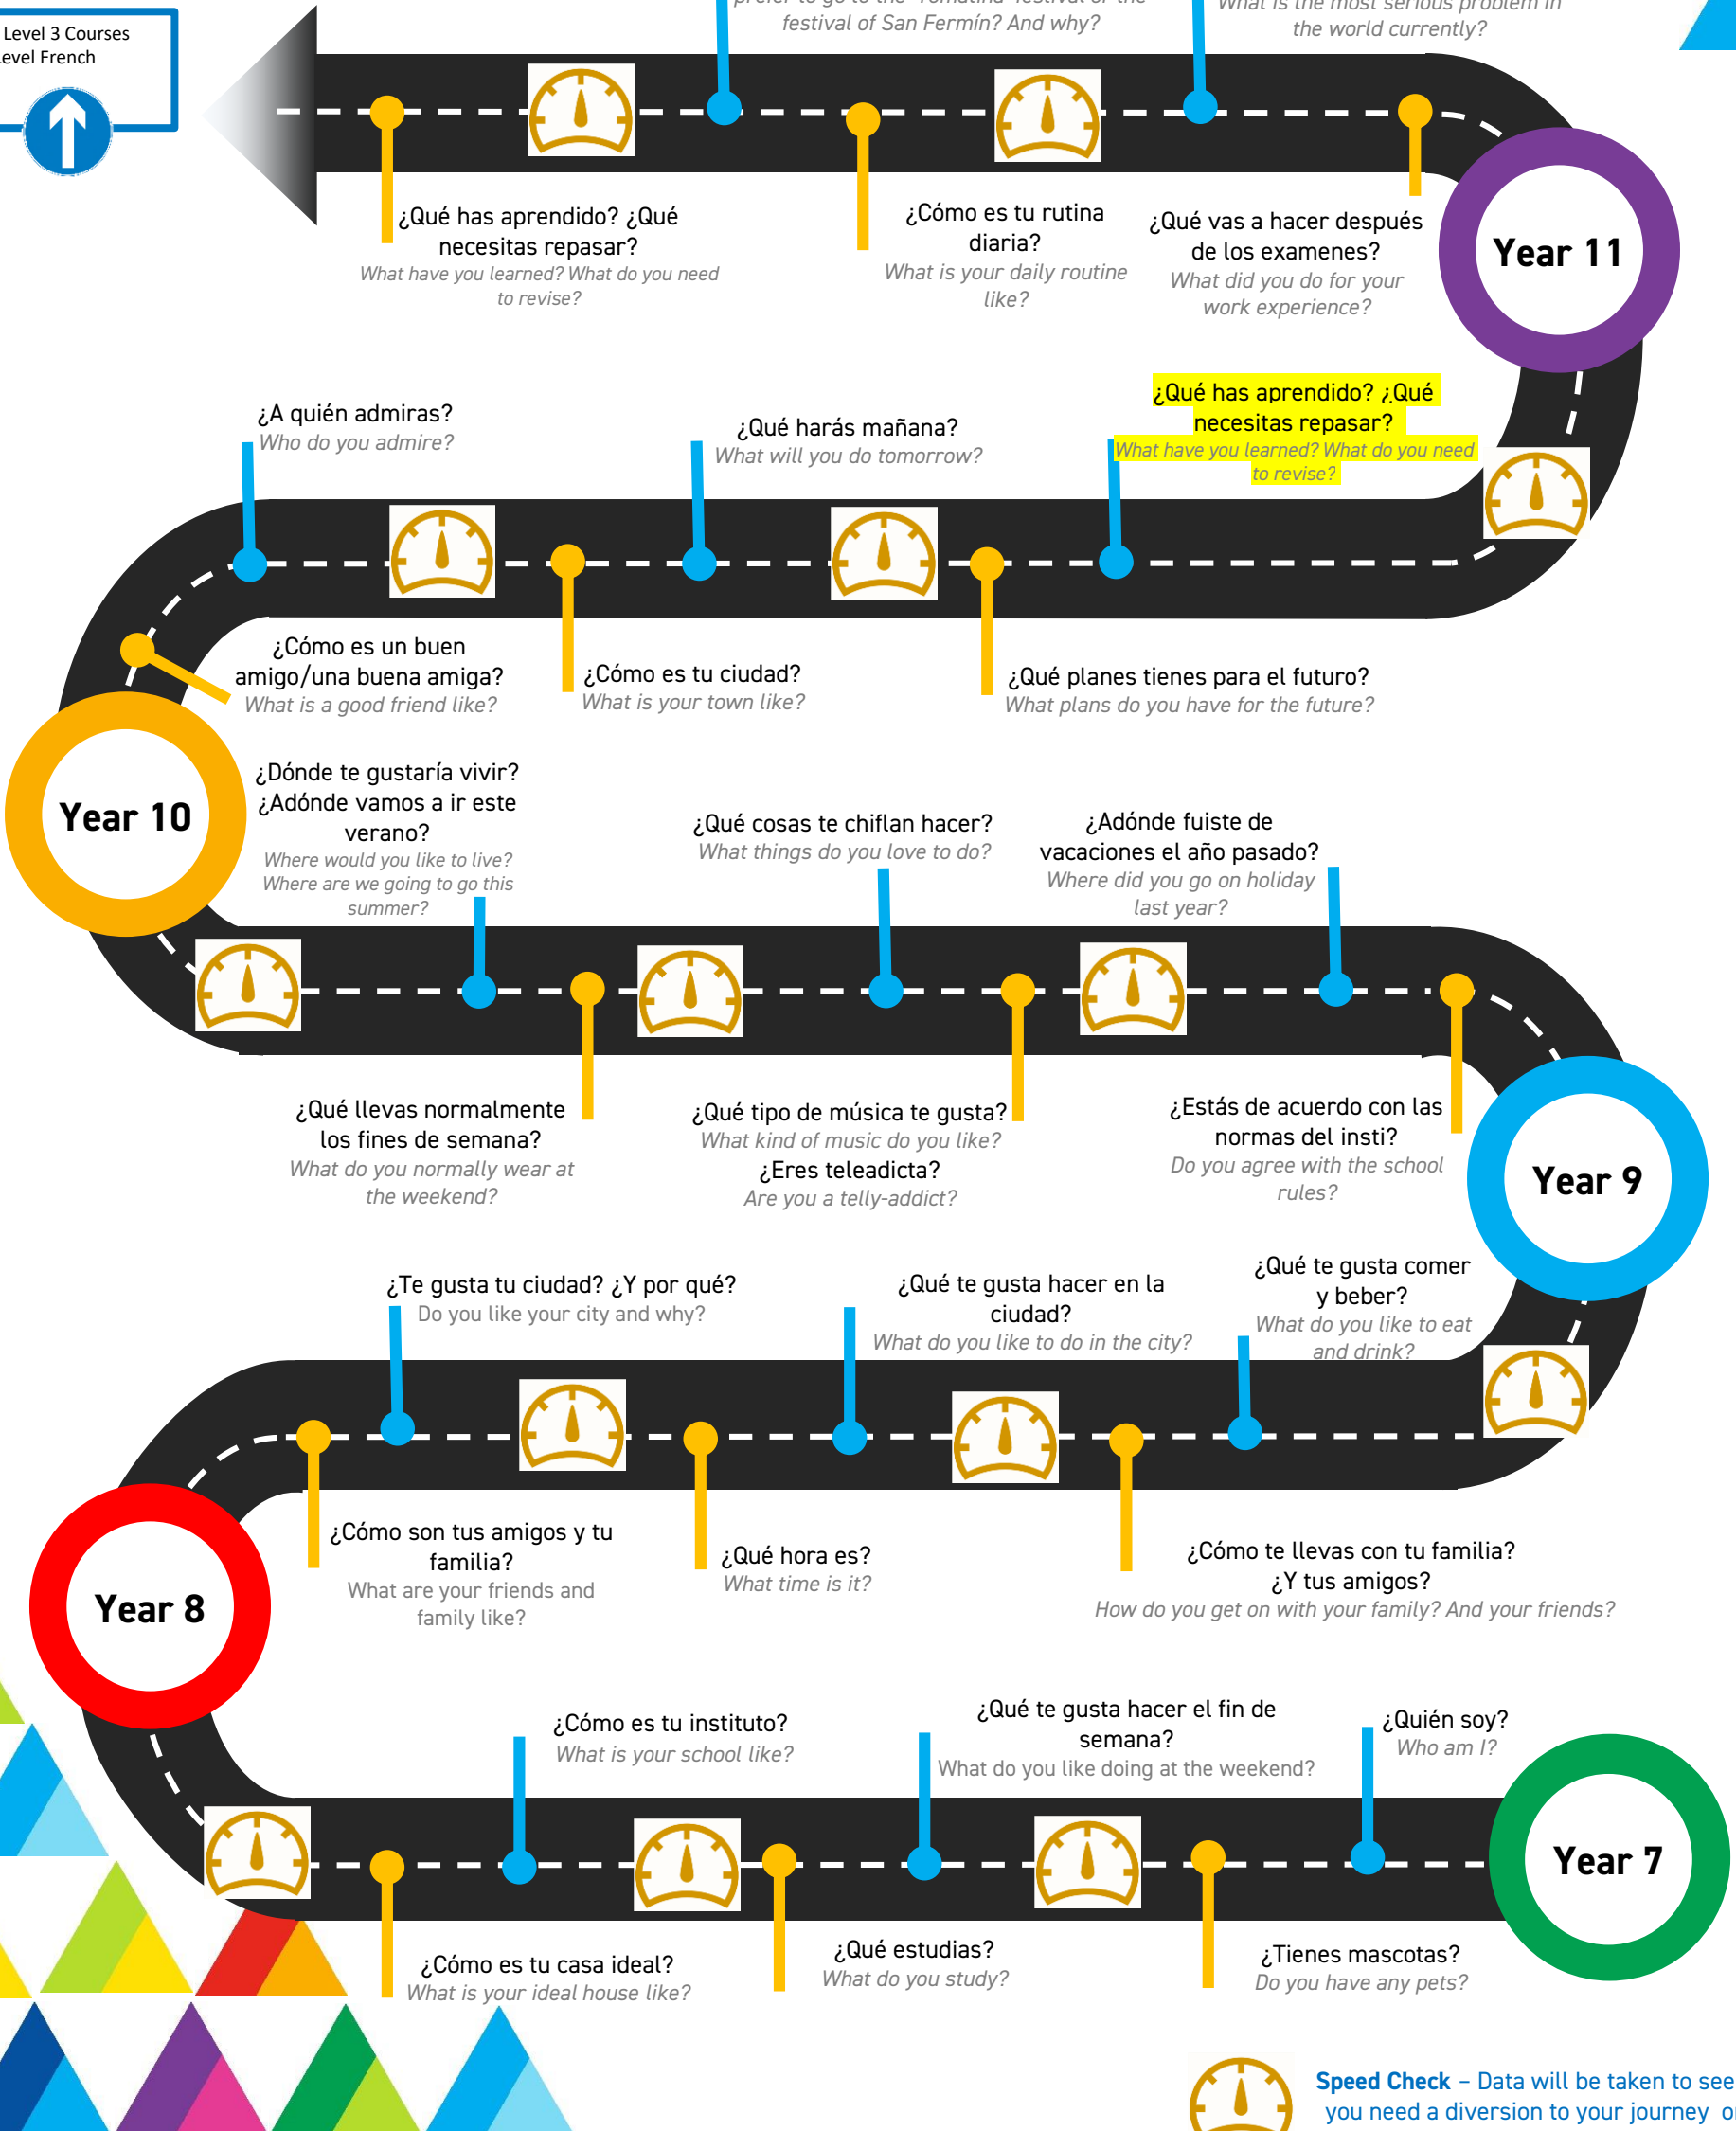

SPANISH LEARNING JOURNEY

Level 3 Courses
A Level French

Speed Check – Data will be taken to see if you need a diversion to your journey or extra support on the road.