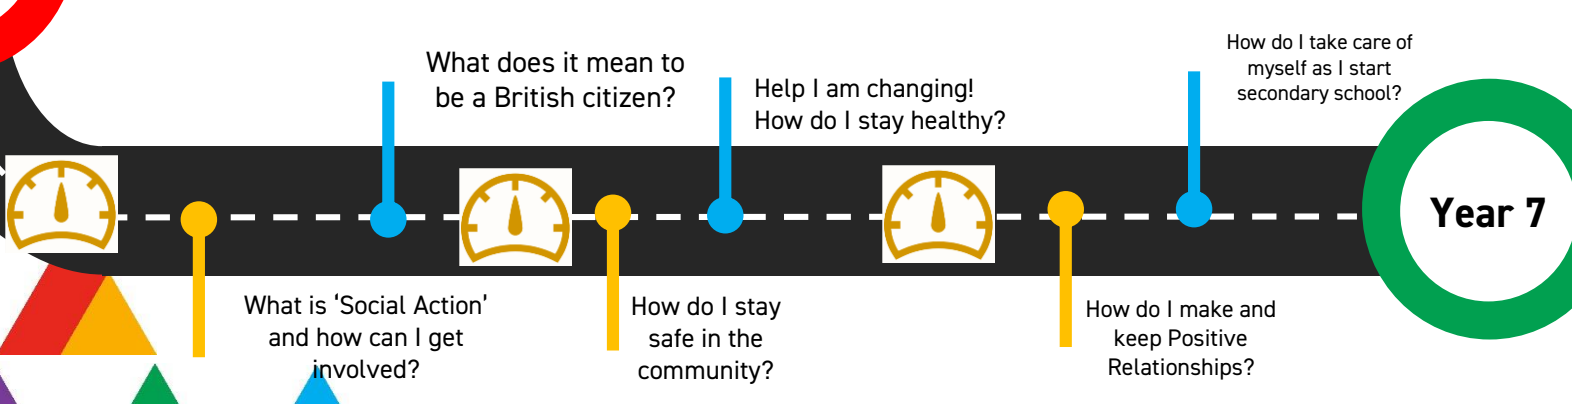

RSHE LEARNING JOURNEY

Level 3 Courses
Health & Social Care
Citizenship
NCS
Sociology

Speed Check – Data will be taken to see if you need a diversion to your journey or extra support on the road.