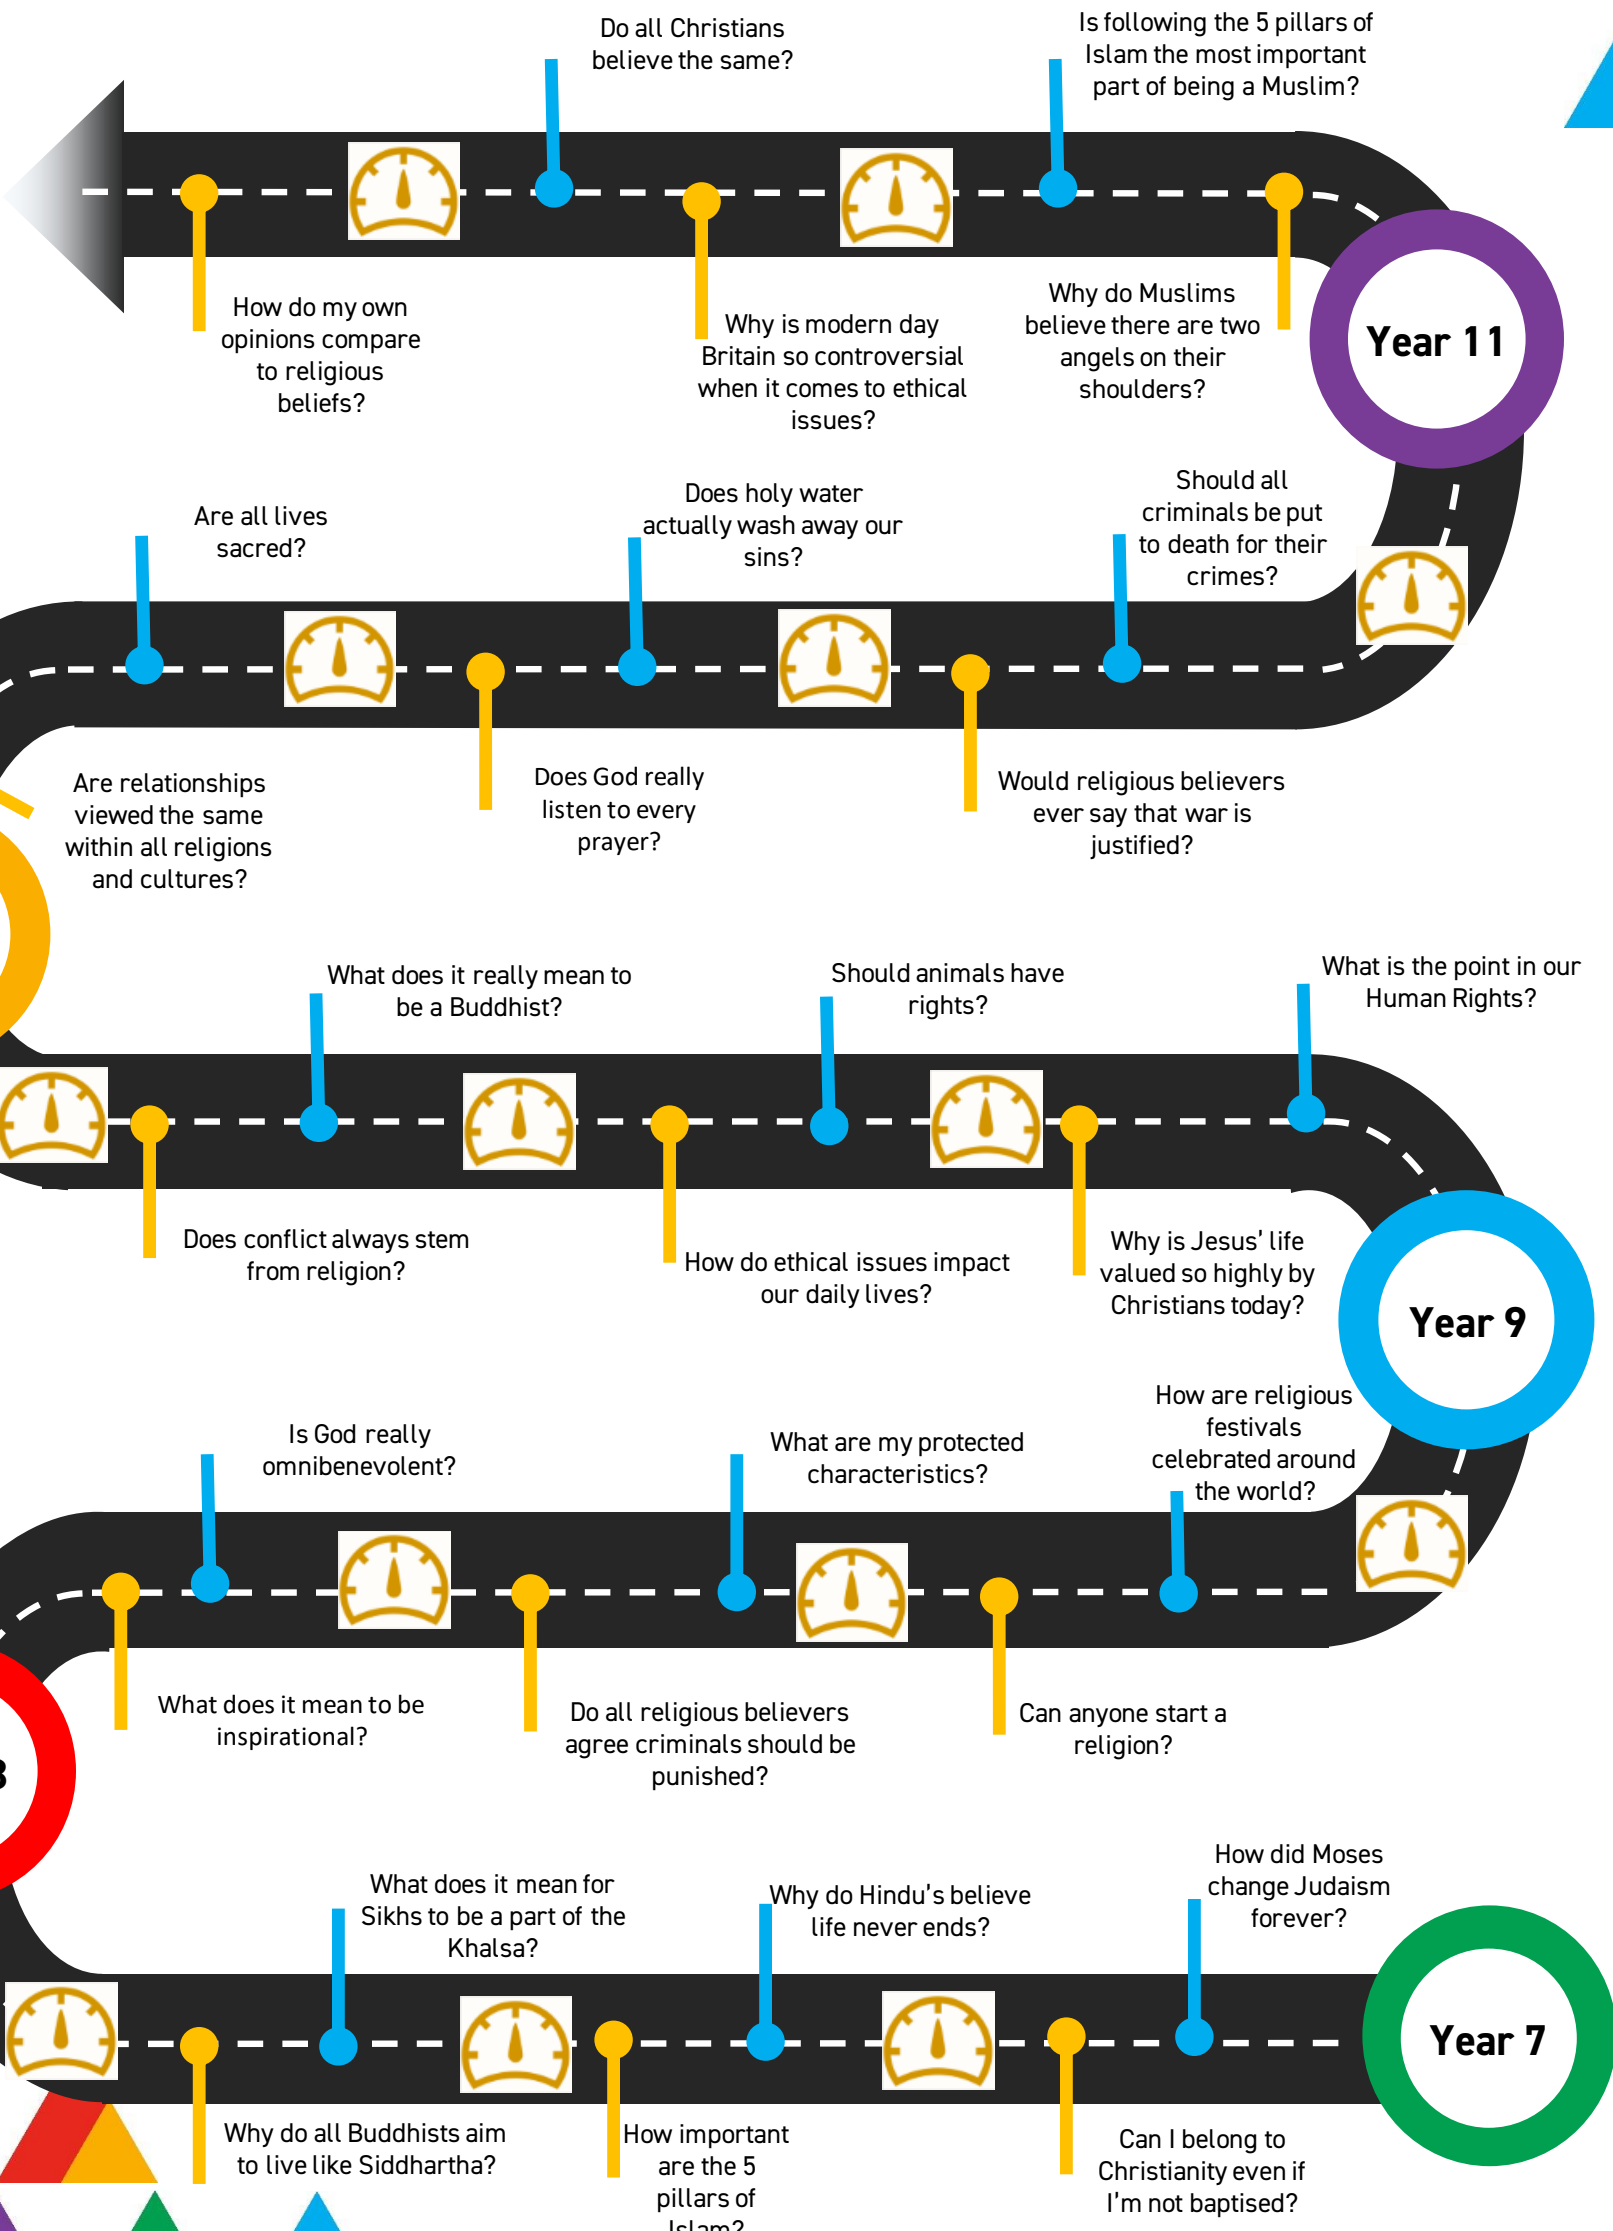

RELIGIOUS EDUCATION LEARNING JOURNEY

Level 3 Courses
A Level RE
Philosophy & Ethics
Sociology
Theology
Law

 **Speed Check** – Data will be taken to see if you need a diversion to your journey or extra support on the road.