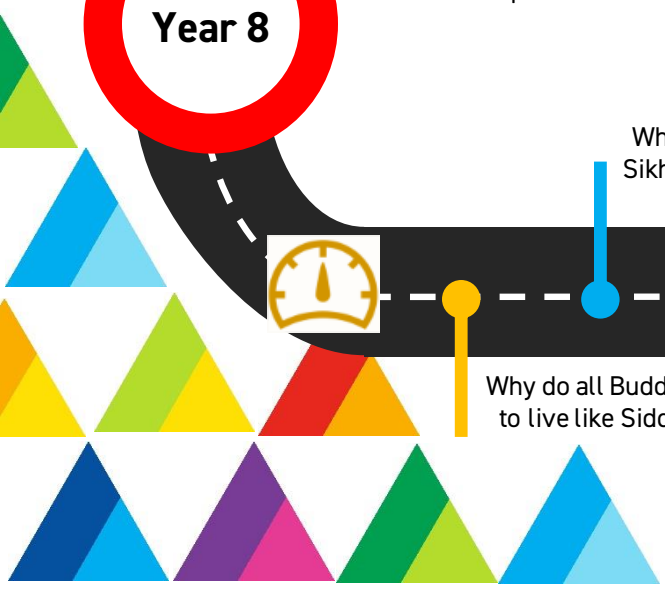

RELIGIOUS EDUCATION LEARNING JOURNEY

Level 3 Courses
A Level RE
Philosophy & Ethics
Sociology
Theology
Law

 **Speed Check** – Data will be taken to see if you need a diversion to your journey or extra support on the road.