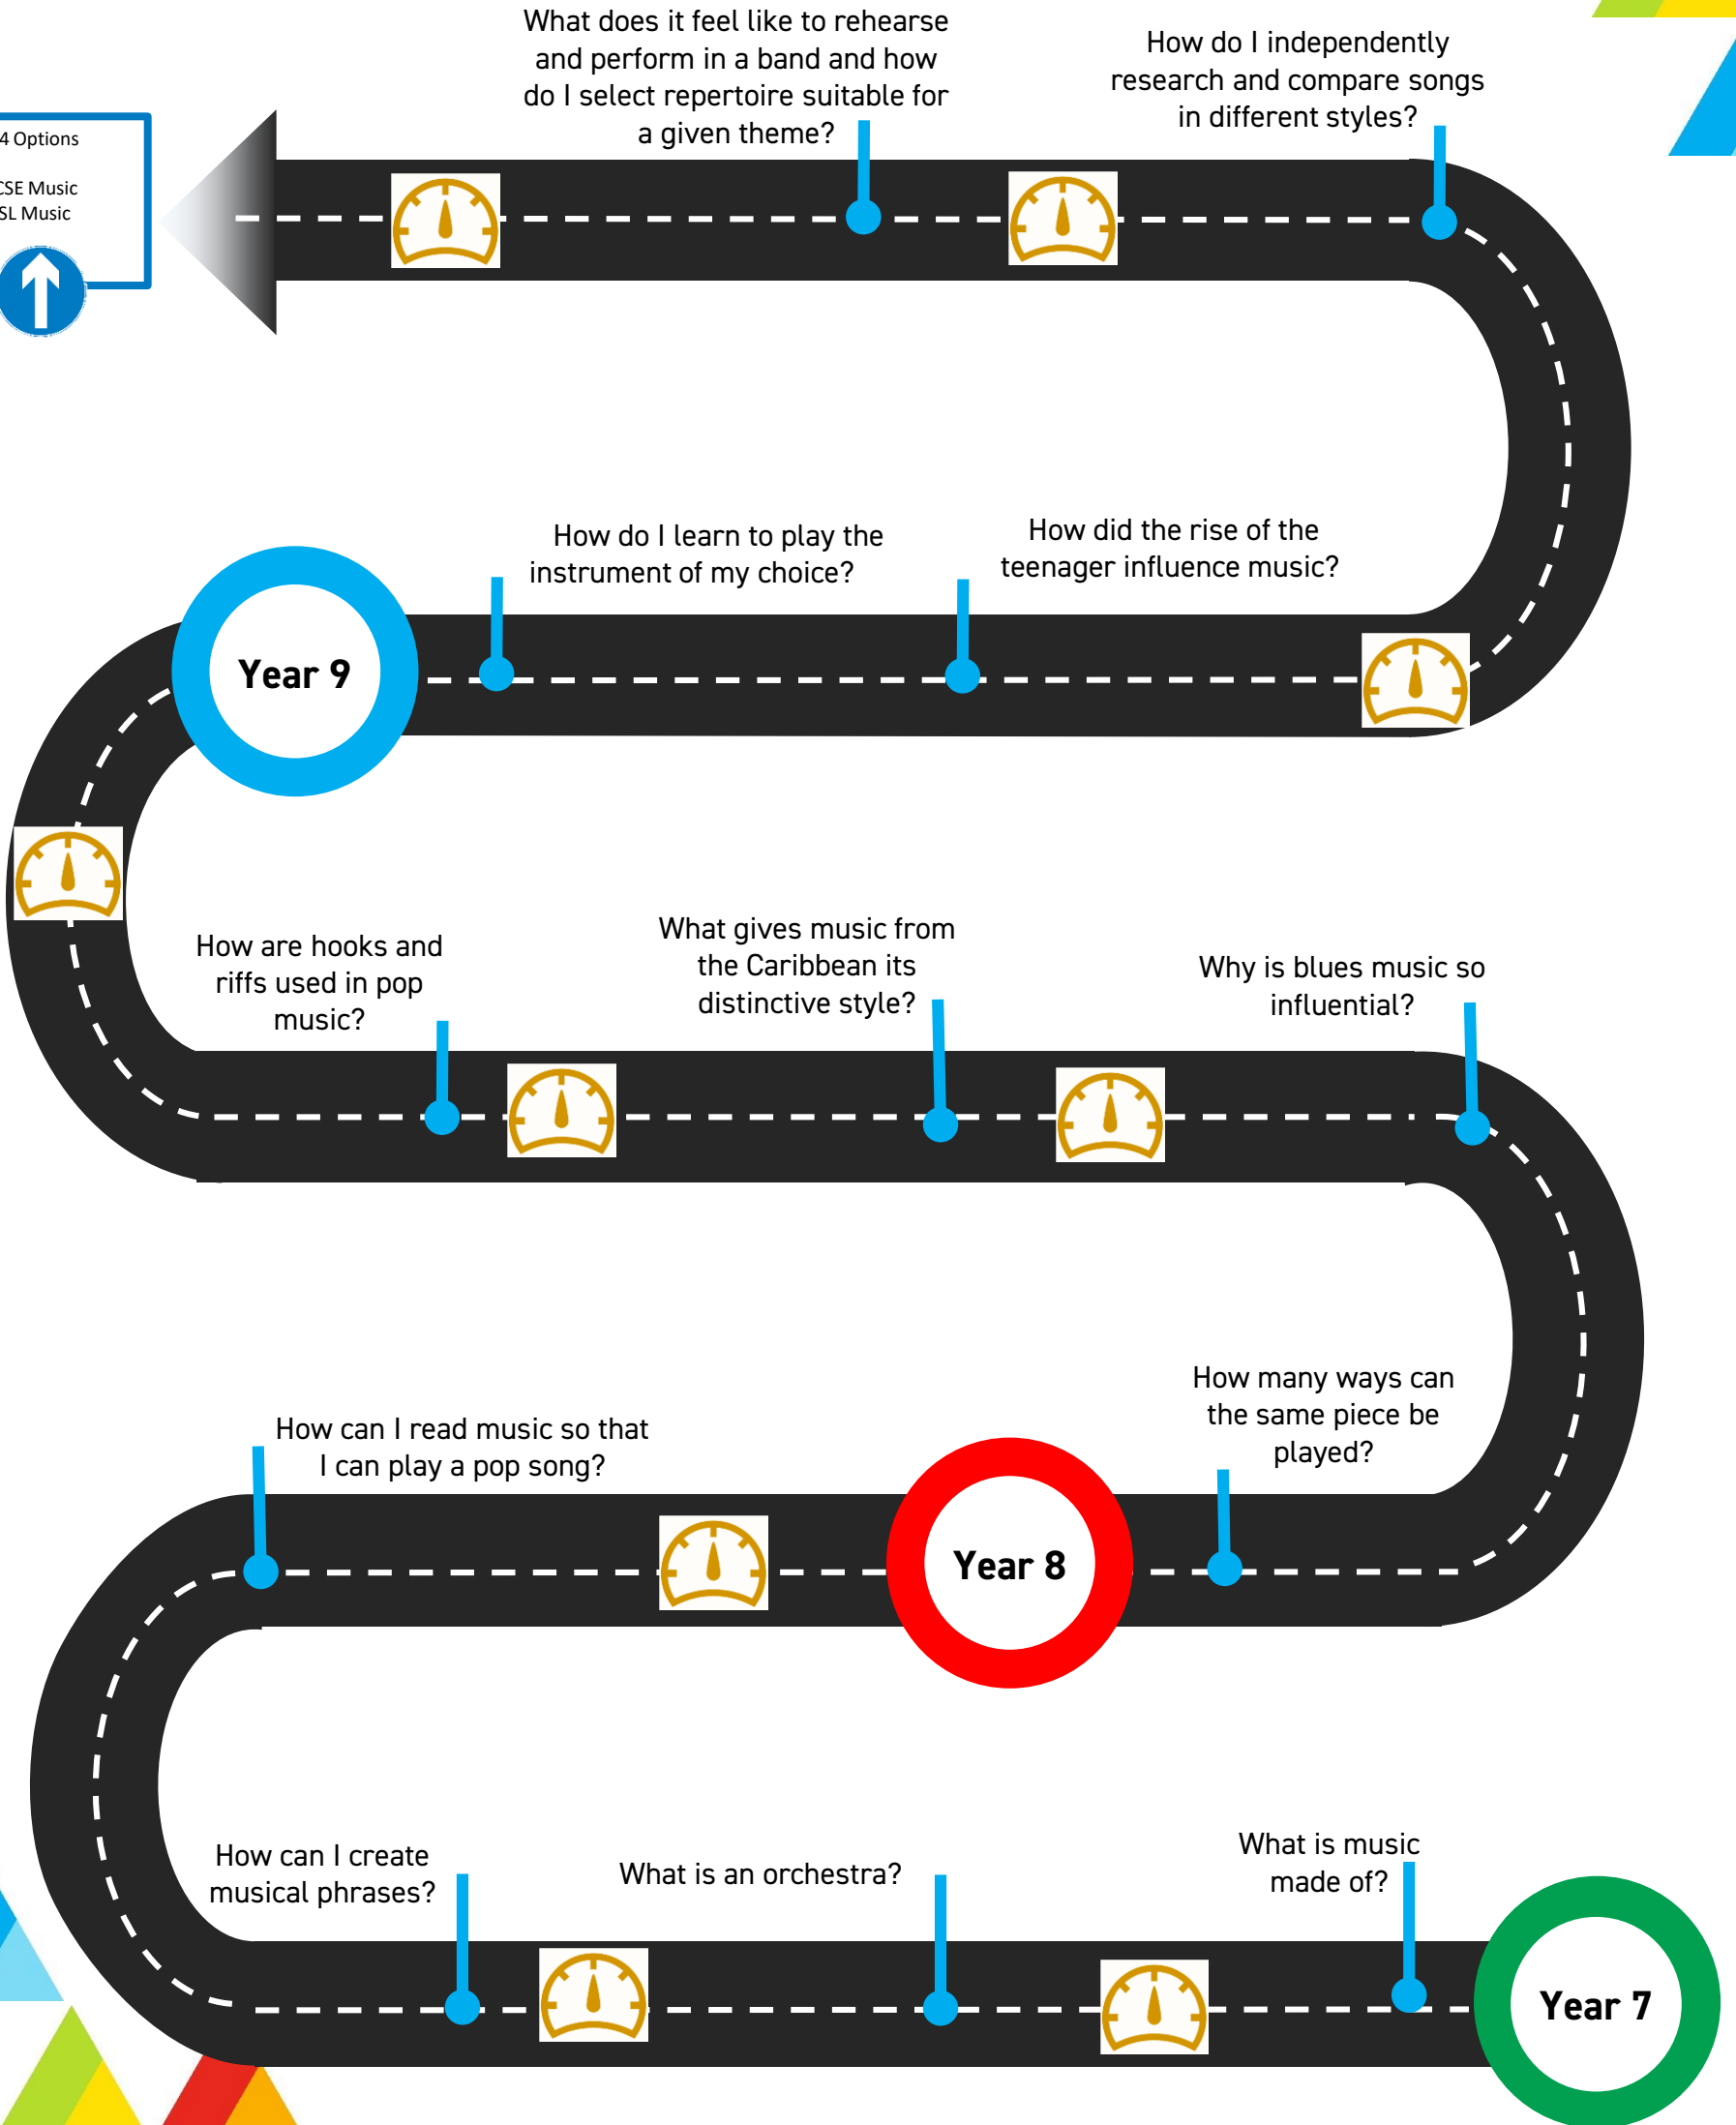

KS3 MUSIC LEARNING JOURNEY

KS4 Options
GCSE Music
RSL Music

Speed Check – Data will be taken to see if you need a diversion to your journey or extra support on the road.