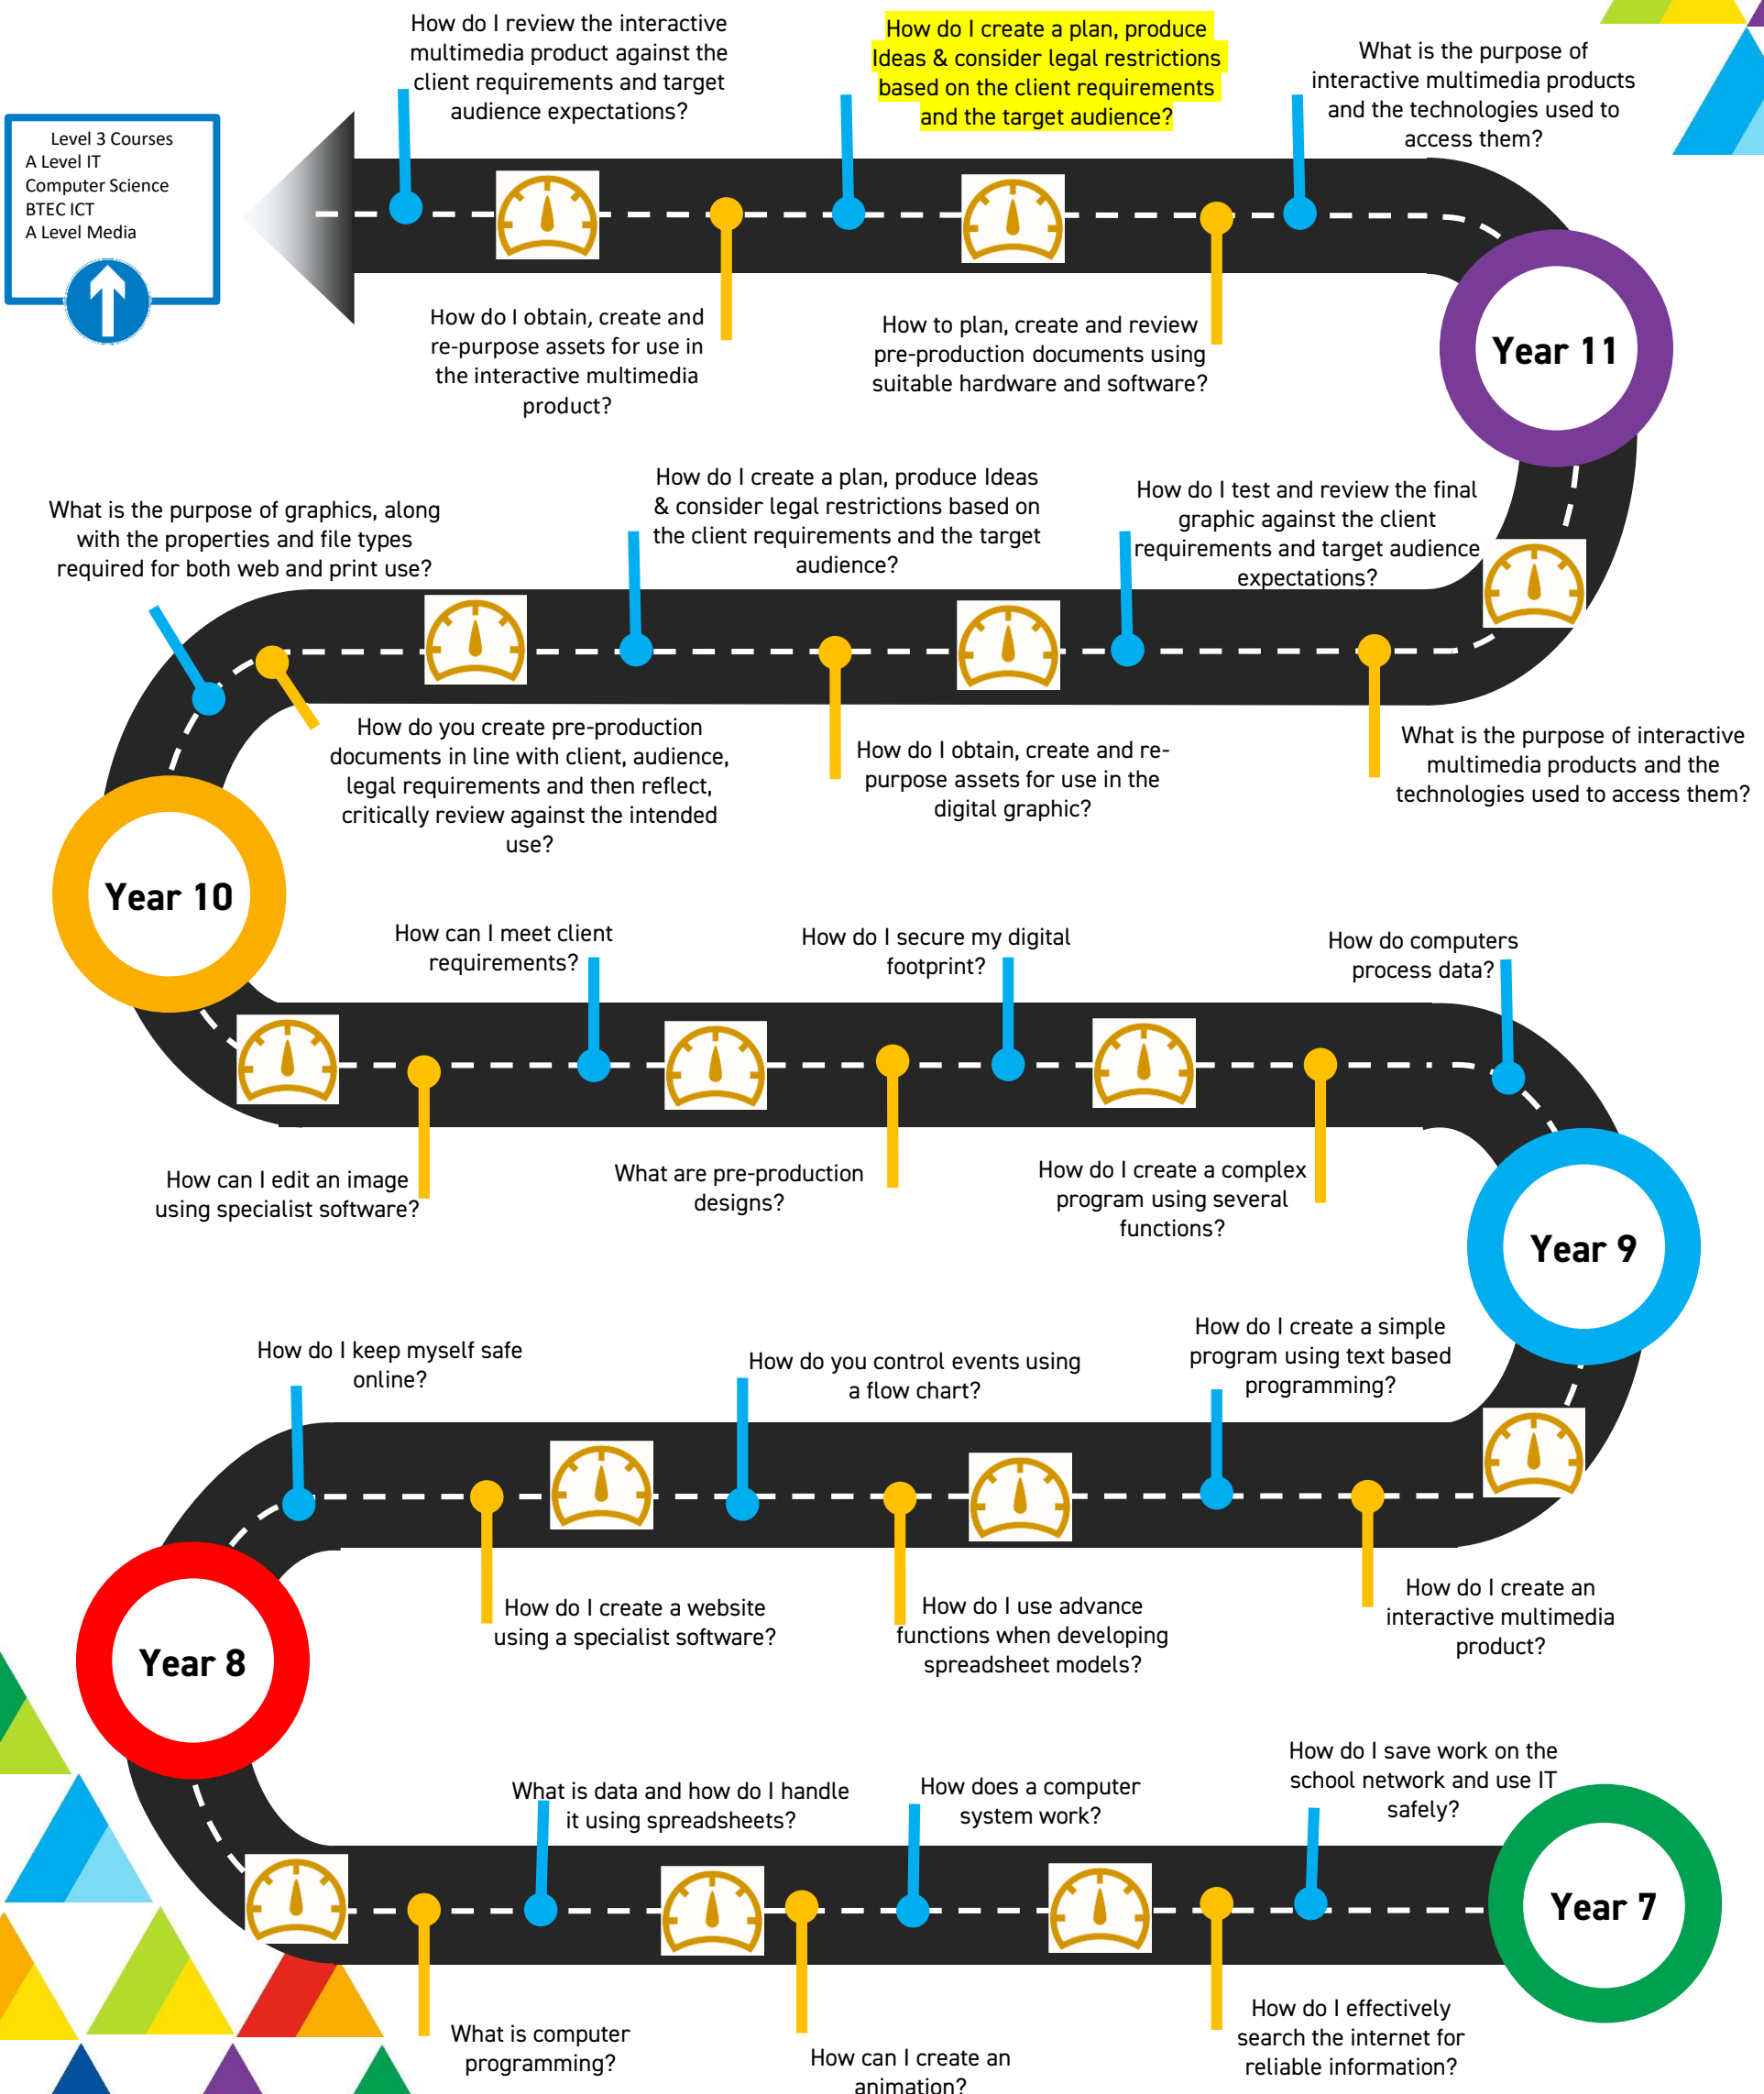

ICT LEARNING JOURNEY

Level 3 Courses
A Level IT
Computer Science
BTEC ICT
A Level Media

 **Speed Check** – Data will be taken to see if you need a diversion to your journey or extra support on the road.