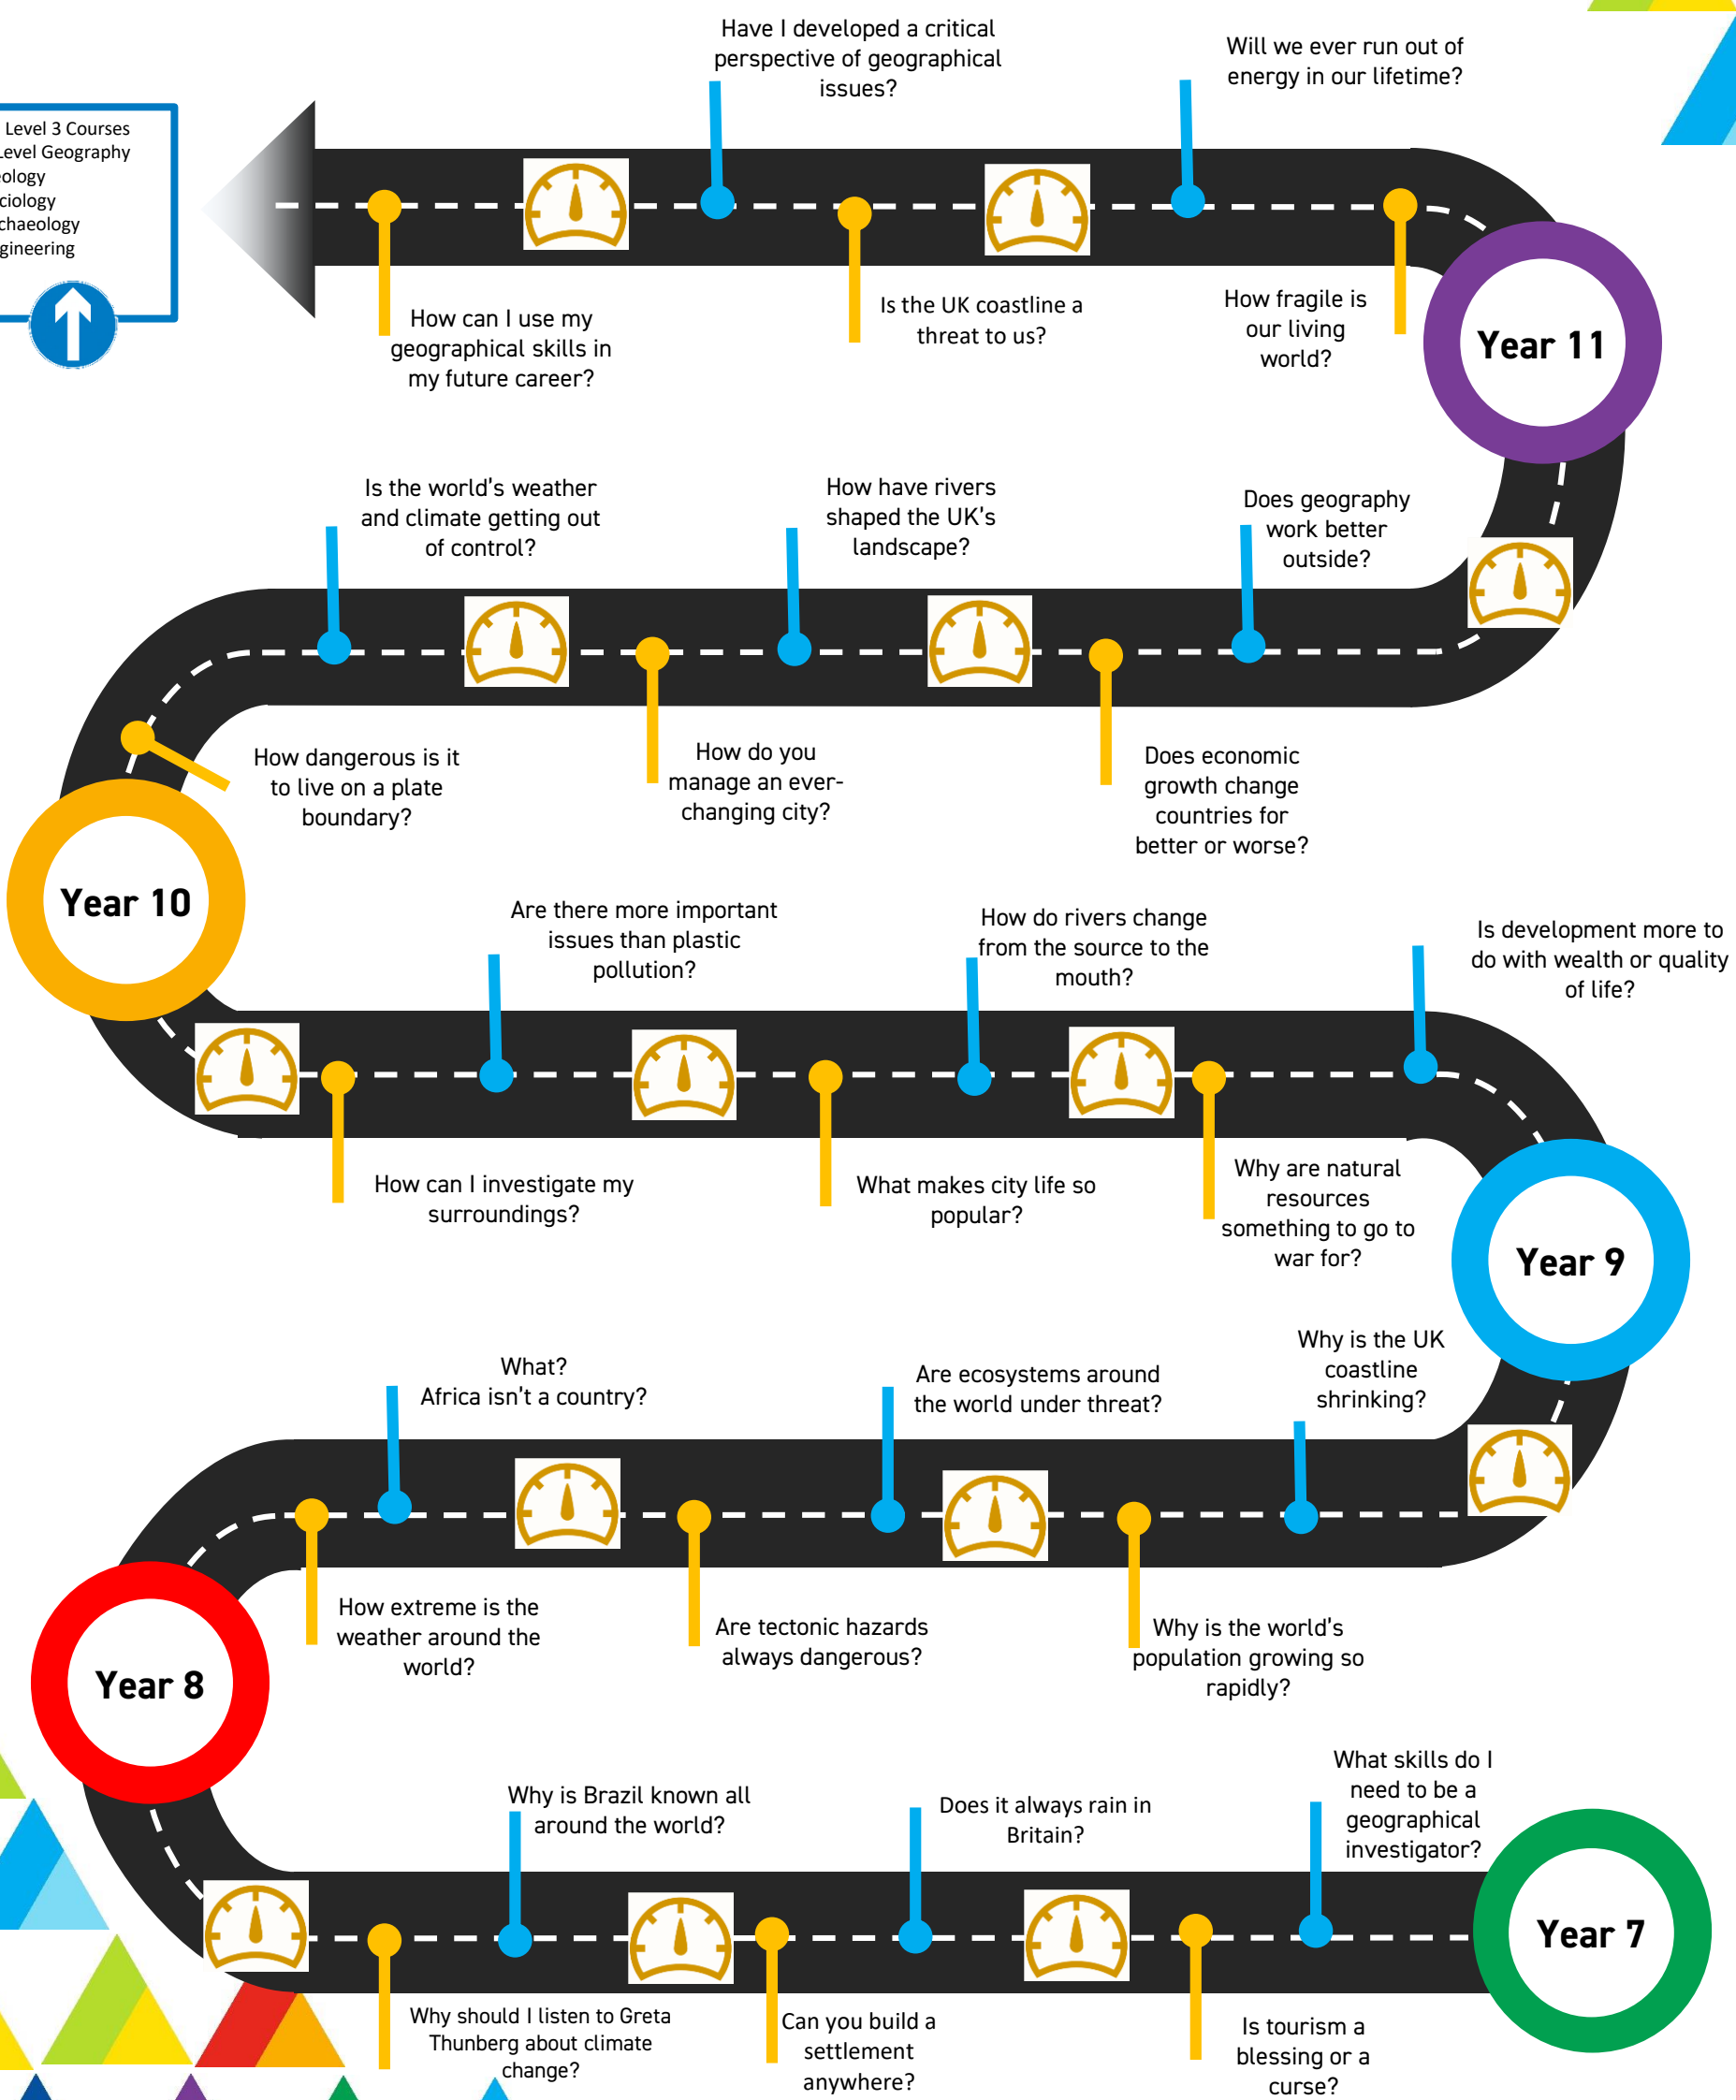

# GEOGRAPHY LEARNING JOURNEY

Level 3 Courses  
 A Level Geography  
 Geology  
 Sociology  
 Archaeology  
 Engineering

**Speed Check** – Data will be taken to see if you need a diversion to your journey or extra support on the road.